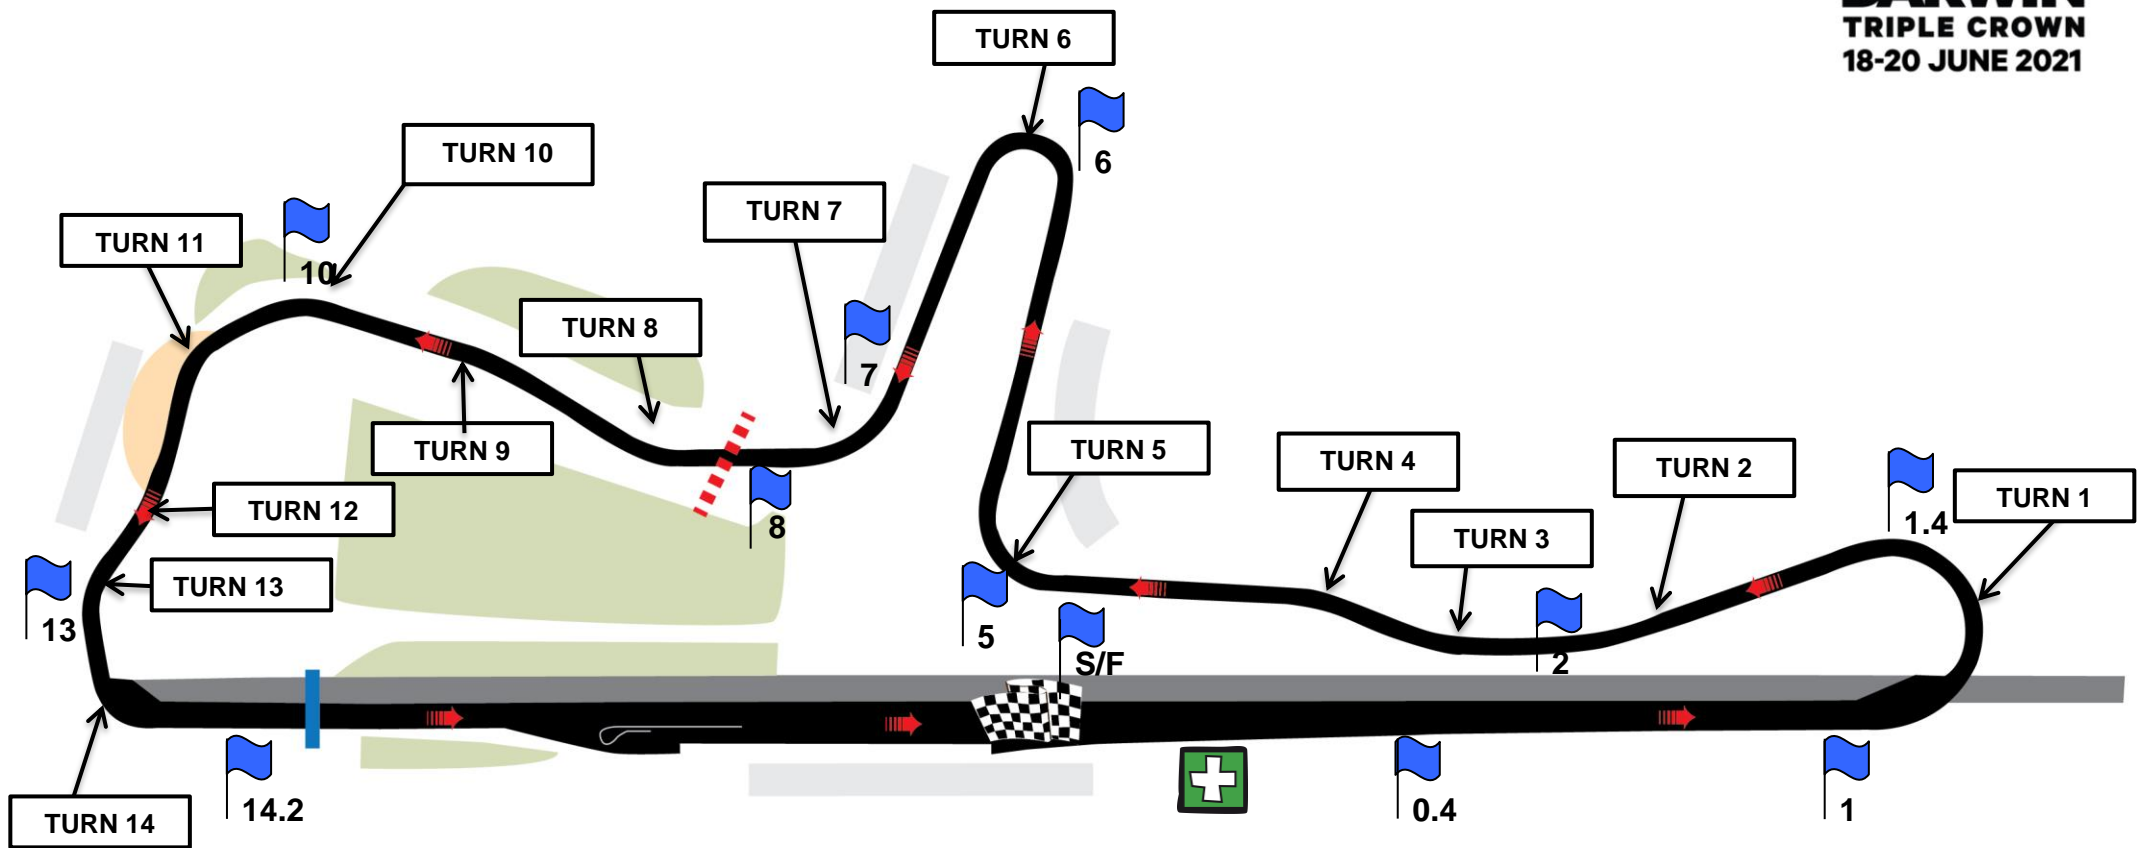

# HIDDEN VALLEY RACEWAY

## ASBK Official Track Map

-  FLAG POSTS
-  MEDICAL CENTRE